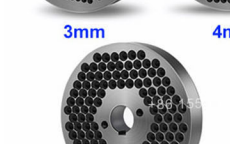

Contact US

Feeding Inlet

Discharging Outlet

Pelleting Disc

Coupling

Adjusting Screws

Oil Feeding Hole

3mm

4mm

5mm

6mm

8mm

Pelleting Disc Can Be Customized

3. Technical Specifications

Contact US

Model	P-150	P-210	P-260	P-300	P-400
Capacity (kg/h)	80-150	200-300	400-600	700-1000	1500-2000
Electric Motor Power (kw)	4.5	7.5	15	22	37
Diesel Engine Power (hp)	8	18	25	35	55
Rotation Speed (r/min)	370	260	248	235	212
Quantity of Rollers (pcs)	2	2	3	3	4
Pelleting Disc Diameter (mm)	138	198	248	298	398
Weight (kg)	76	160	300	375	650
Overall Dimension (mm)	850*340*800	1020*400*990	1270*520*1040	1310*640*1350	1660*800*1800