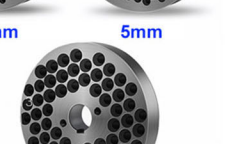

Contact US

Feeding Inlet

Discharging Outlet

Pelleting Disc

Coupling

Adjusting Screws

Oil Feeding Hole

3mm

4mm

5mm

6mm

8mm

Pelleting Disc Can Be Customized

3. Technical Specifications

Contact US

Model	P-150	P-210	P-260	P-300	P-400
Capacity (kg/h)	80-150	200-300	400-600	700-1000	1500-2000
Electric Motor Power (kw)	4.5	7.5	15	22	37
Diesel Engine Power (hp)	8	18	25	35	55
Rotation Speed (r/min)	370	260	248	235	212
Quantity of Rollers (pcs)	2	2	3	3	4
Pelleting Disc Diameter (mm)	138	198	248	298	398
Weight (kg)	76	160	300	375	650
Overall Dimension (mm)	850*340*800	1020*400*990	1270*520*1040	1310*640*1350	1660*800*1800