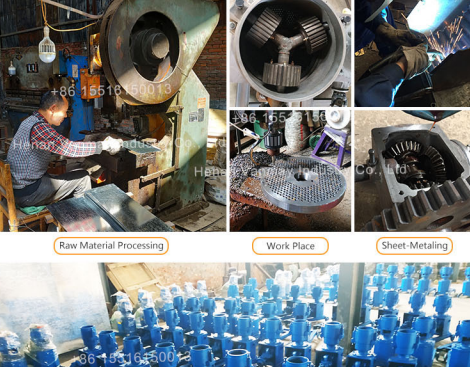

5. Factory Show

Contact US