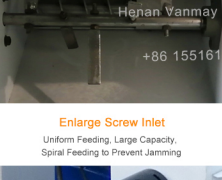

2. Details

Contact US

Enlarge Screw Inlet

Uniform Feeding, Large Capacity, Spiral Feeding to Prevent Jamming

Expanded Heating Device

Rapid Heating Heating Plate, Uniform Heating, Good Puffing Effect.

Cut Off Variable Speed Motor